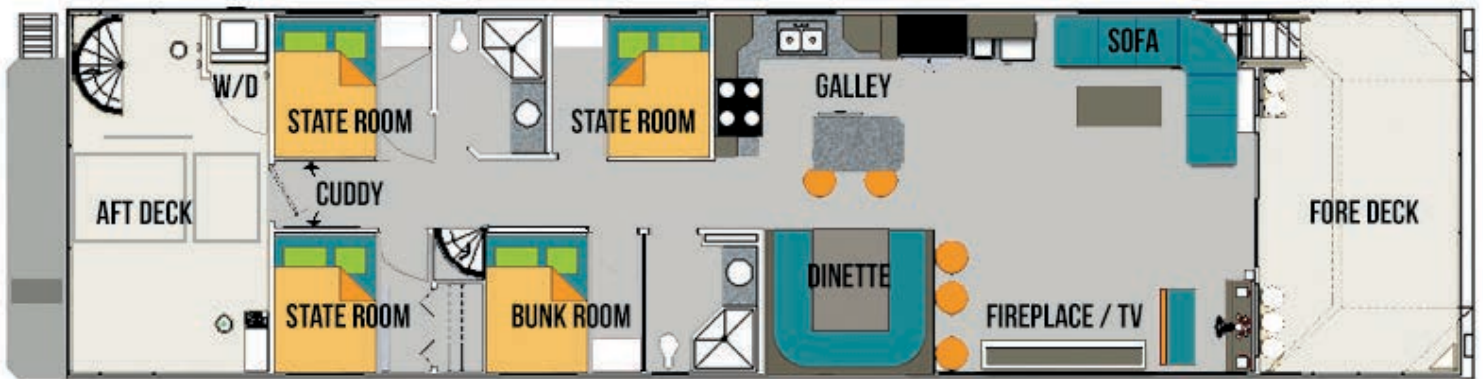

Twin Anchors Marine
a division of Twin Anchors Marine (1977) Ltd.
675 Old Town Road, PO Box 318
Sicamous, BC V0E 2V0 Canada
Tel. 250.836.3028 Fax. 250.836.3038
www.twinanchors.com

sales contacts:

Todd Kylo	250.836.2450	todd@twinanchors.com
Nigel Watson	250.463.2000	nwatson@twinanchors.com