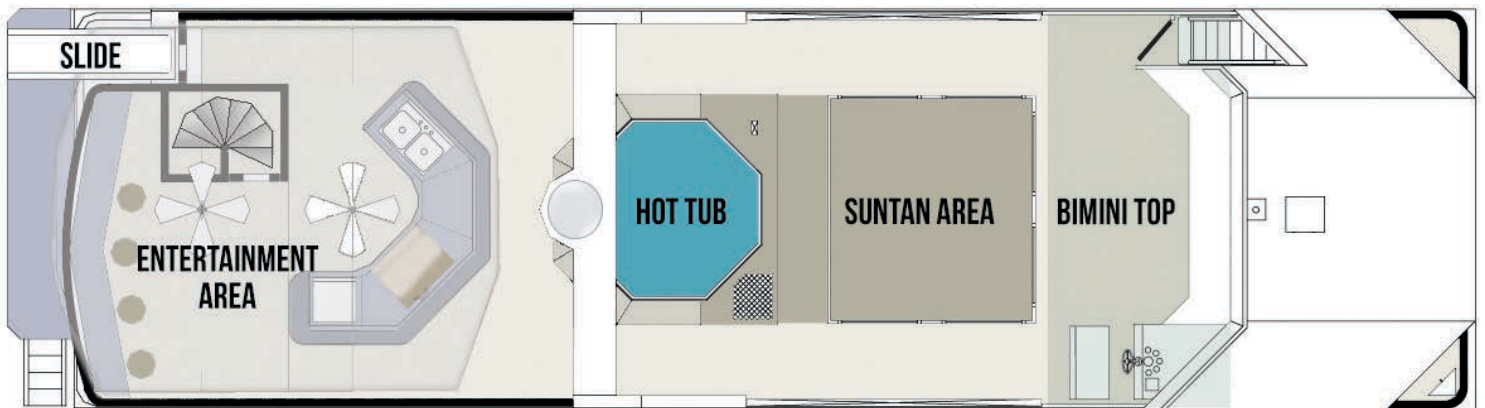

Twin Anchors Marine
a division of Twin Anchors Marine (1977) Ltd.
675 Old Town Road, PO Box 318
Sicamous, BC V0E 2V0 Canada
Tel. 250.836.3028 Fax. 250.836.3038
www.twinanchors.com

sales contacts:

Todd Kylo	250.836.2450	todd@twinanchors.com
Nigel Watson	250.463.2000	nwatson@twinanchors.com