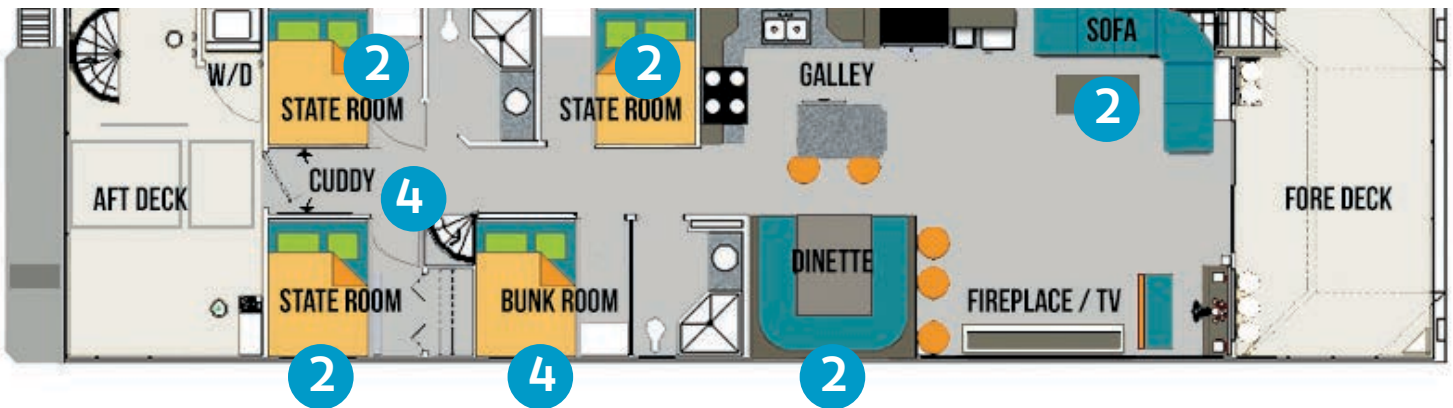

Twin Anchors Marine
a division of Twin Anchors Marine (1977) Ltd.
675 Old Town Road, PO Box 318
Sicamous, BC V0E 2V0 Canada
Tel. 250.836.3028 Fax. 250.836.3038
www.twinanchors.com

sales contacts:

Todd Kylo	250.836.2450	todd@twinanchors.com
Nigel Watson	250.463.2000	nwatson@twinanchors.com