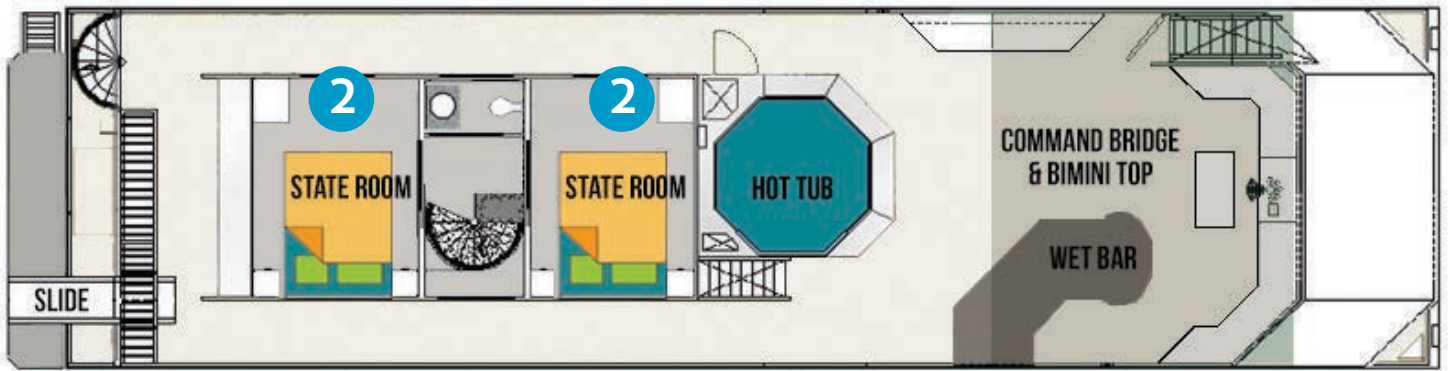

Twin Anchors Marine
a division of Twin Anchors Marine (1977) Ltd.
675 Old Town Road, PO Box 318
Sicamous, BC V0E 2V0 Canada
Tel. 250.836.3028 Fax. 250.836.3038
www.twinanchors.com

sales contacts:

Todd Kylo	250.836.2450	todd@twinanchors.com
Nigel Watson	250.463.2000	nwatson@twinanchors.com