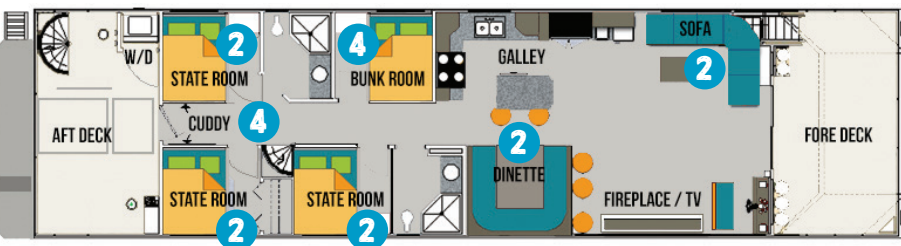

CruiseCraft 3 MI AMOUR

UNDER MANAGEMENT AGREEMENT

\$228,000

SLEEPS UP TO 22

16' x 70' Approx. 2200 sq.ft.

MAIN DECK

- 3 Staterooms with double beds
- 1 Bunk Room with two double beds
- Convert the sofa and dinette into double beds
- 2 Double Cuddies
- 2 Full Baths - toilet, sink, shower
- Appliances incl. 25 cu.ft. fridge/freezer, range microwave and dishwasher
- Stacked washer / dryer
- Fireplace
- BBQ

- Salon Wet Bar
- TV/CD/DVD and home theatre entertainment centre
- Air conditioning in salon

BRIDGE DECK

- 2 Staterooms with queen size beds and TV/DVD
- Half Bath - toilet, sink
- Hot Tub & Suntan Area
- Deluxe Wet Bar
- Bimini Top
- Slide

* There is a half bathroom on the Bridge Deck in place of the mid-ship spiral staircase.

FOR SALES INQUIRIES:

Colleen Anderson
MARINA MANAGER

Old Town Bay Marina
200 Old Town Road
Sicamous, BC, V0E 2V4
cell: 250-517-9680
e: manager@oldtownmarina.com

Houseboat may not be exactly as shown in photos and floorplan.