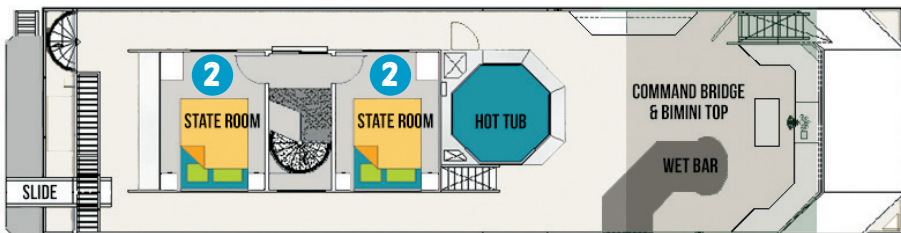

CruiseCraft 3 MI AMOUR

UNDER MANAGEMENT AGREEMENT

\$228,000

SLEEPS UP TO 22

16' x 70' Approx. 2200 sq.ft.

MAIN DECK

- 3 Staterooms with double beds
- 1 Bunk Room with two double beds
- Convert the sofa and dinette into double beds
- 2 Double Cuddies
- 2 Full Baths - toilet, sink, shower
- Appliances incl. 25 cu.ft. fridge/freezer, range microwave and dishwasher
- Stacked washer / dryer
- Fireplace
- BBQ

- Salon Wet Bar
- TV/CD/DVD and home theatre entertainment centre
- Air conditioning in salon

BRIDGE DECK

- 2 Staterooms with queen size beds and TV/DVD
- Half Bath - toilet, sink
- Hot Tub & Suntan Area
- Deluxe Wet Bar
- Bimini Top
- Slide

* There is a half bathroom on the Bridge Deck in place of the mid-ship spiral staircase.

FOR SALES INQUIRIES:

Colleen Anderson
MARINA MANAGER

Old Town Bay Marina
200 Old Town Road
Sicamous, BC, V0E 2V4
cell: 250-517-9680
e: manager@oldtownmarina.com

Houseboat may not be exactly as shown in photos and floorplan.